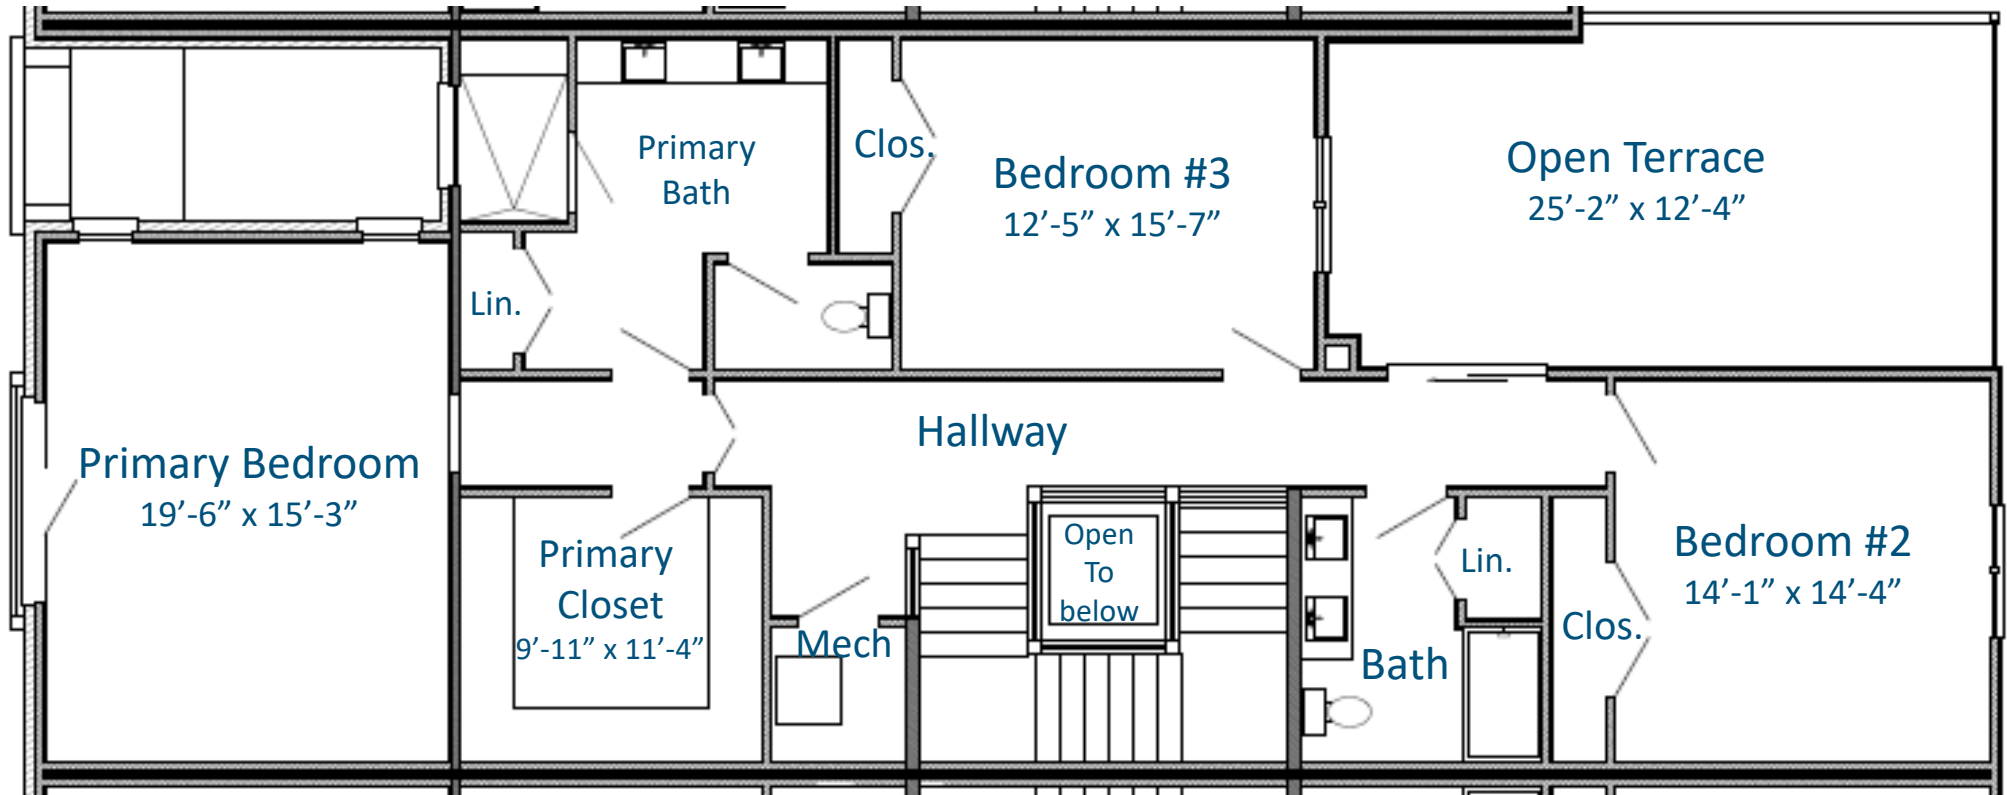

Main: 1,435 sq ft
Second: 1,405 sq ft
Open Terrace: 300 sq ft

Contact Crissy Holcomb
931-216-0356

Crissy@McKenzieCollection.com

MCKENZIE
— COLLECTION —

Make yourself at home.™

*Square footages and dimensions are approximate and may vary in construction and depending on engineering and municipal requirements, other on-site conditions, or the standard of measurement used.

MCKENZIECOLLECTION.COM

Lot 65 at JG Village

Second Floor

MCKENZIE
— COLLECTION —

Make yourself at home.sm

*Square footages and dimensions are approximate and may vary in construction and depending on engineering and municipal requirements, other on-site conditions, or the standard of measurement used.