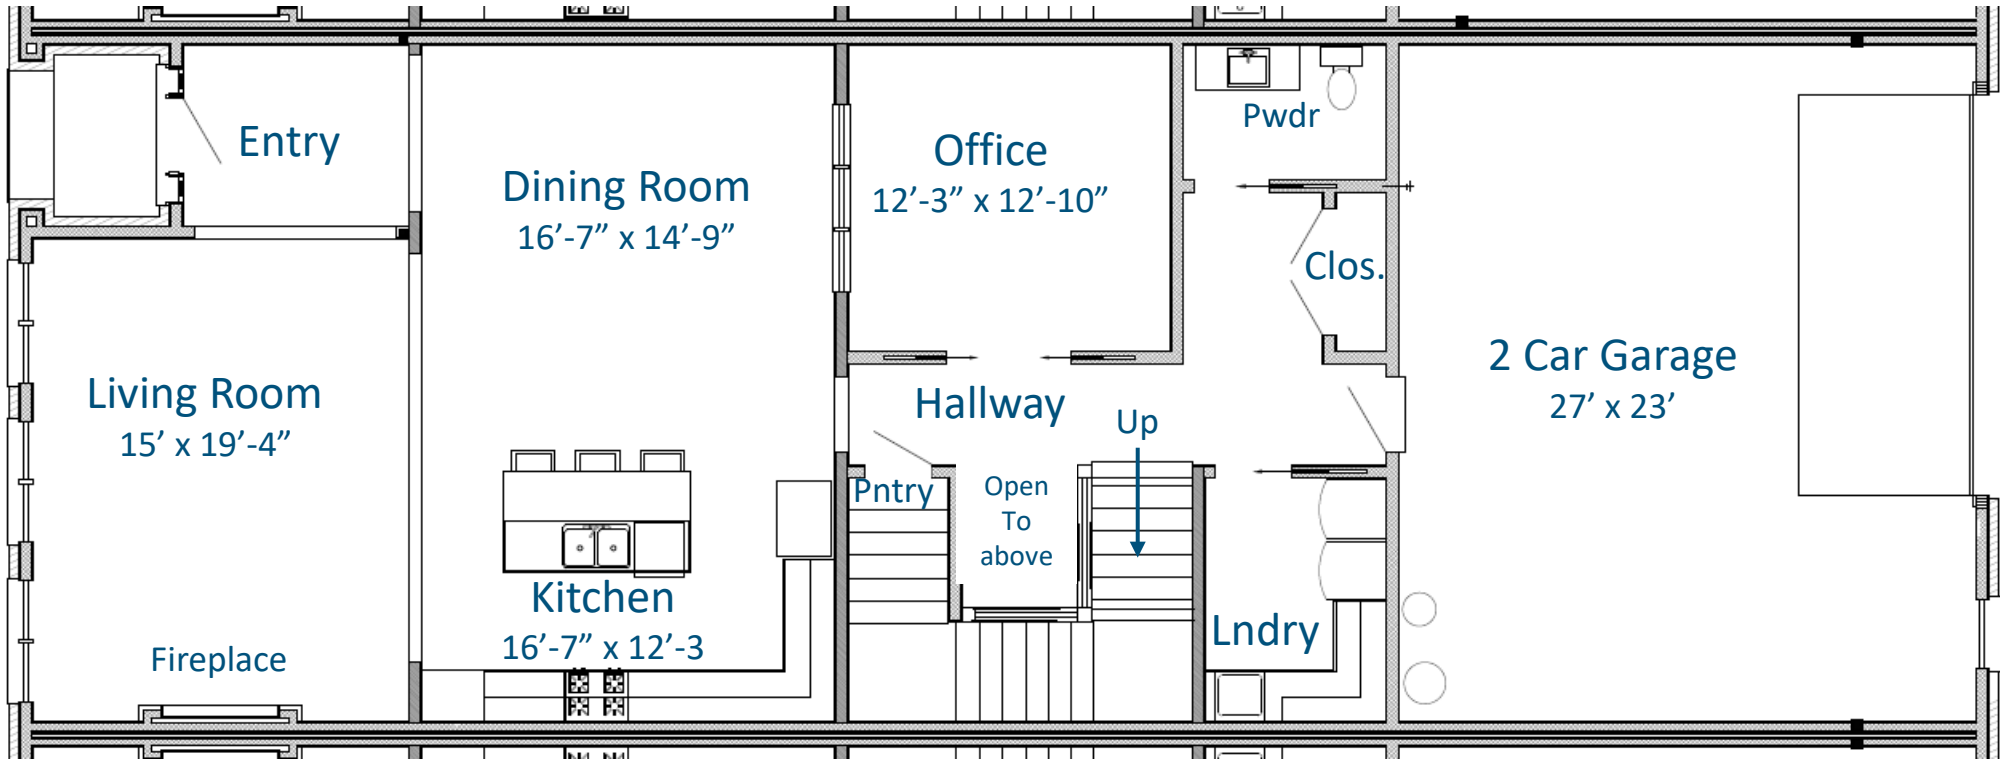

Lot 65 at JG Village

Main Floor

Square
Footage
Legend

Main: 1,435 sq ft
Second: 1,405 sq ft
Open Terrace: 300 sq ft

Contact Crissy Holcomb
931-216-0356

Crissy@McKenzieCollection.com

MCKENZIE
— COLLECTION —

Make yourself at home.™

*Square footages and dimensions are approximate and may vary in construction and depending on engineering and municipal requirements, other on-site conditions, or the standard of measurement used.

MCKENZIECOLLECTION.COM