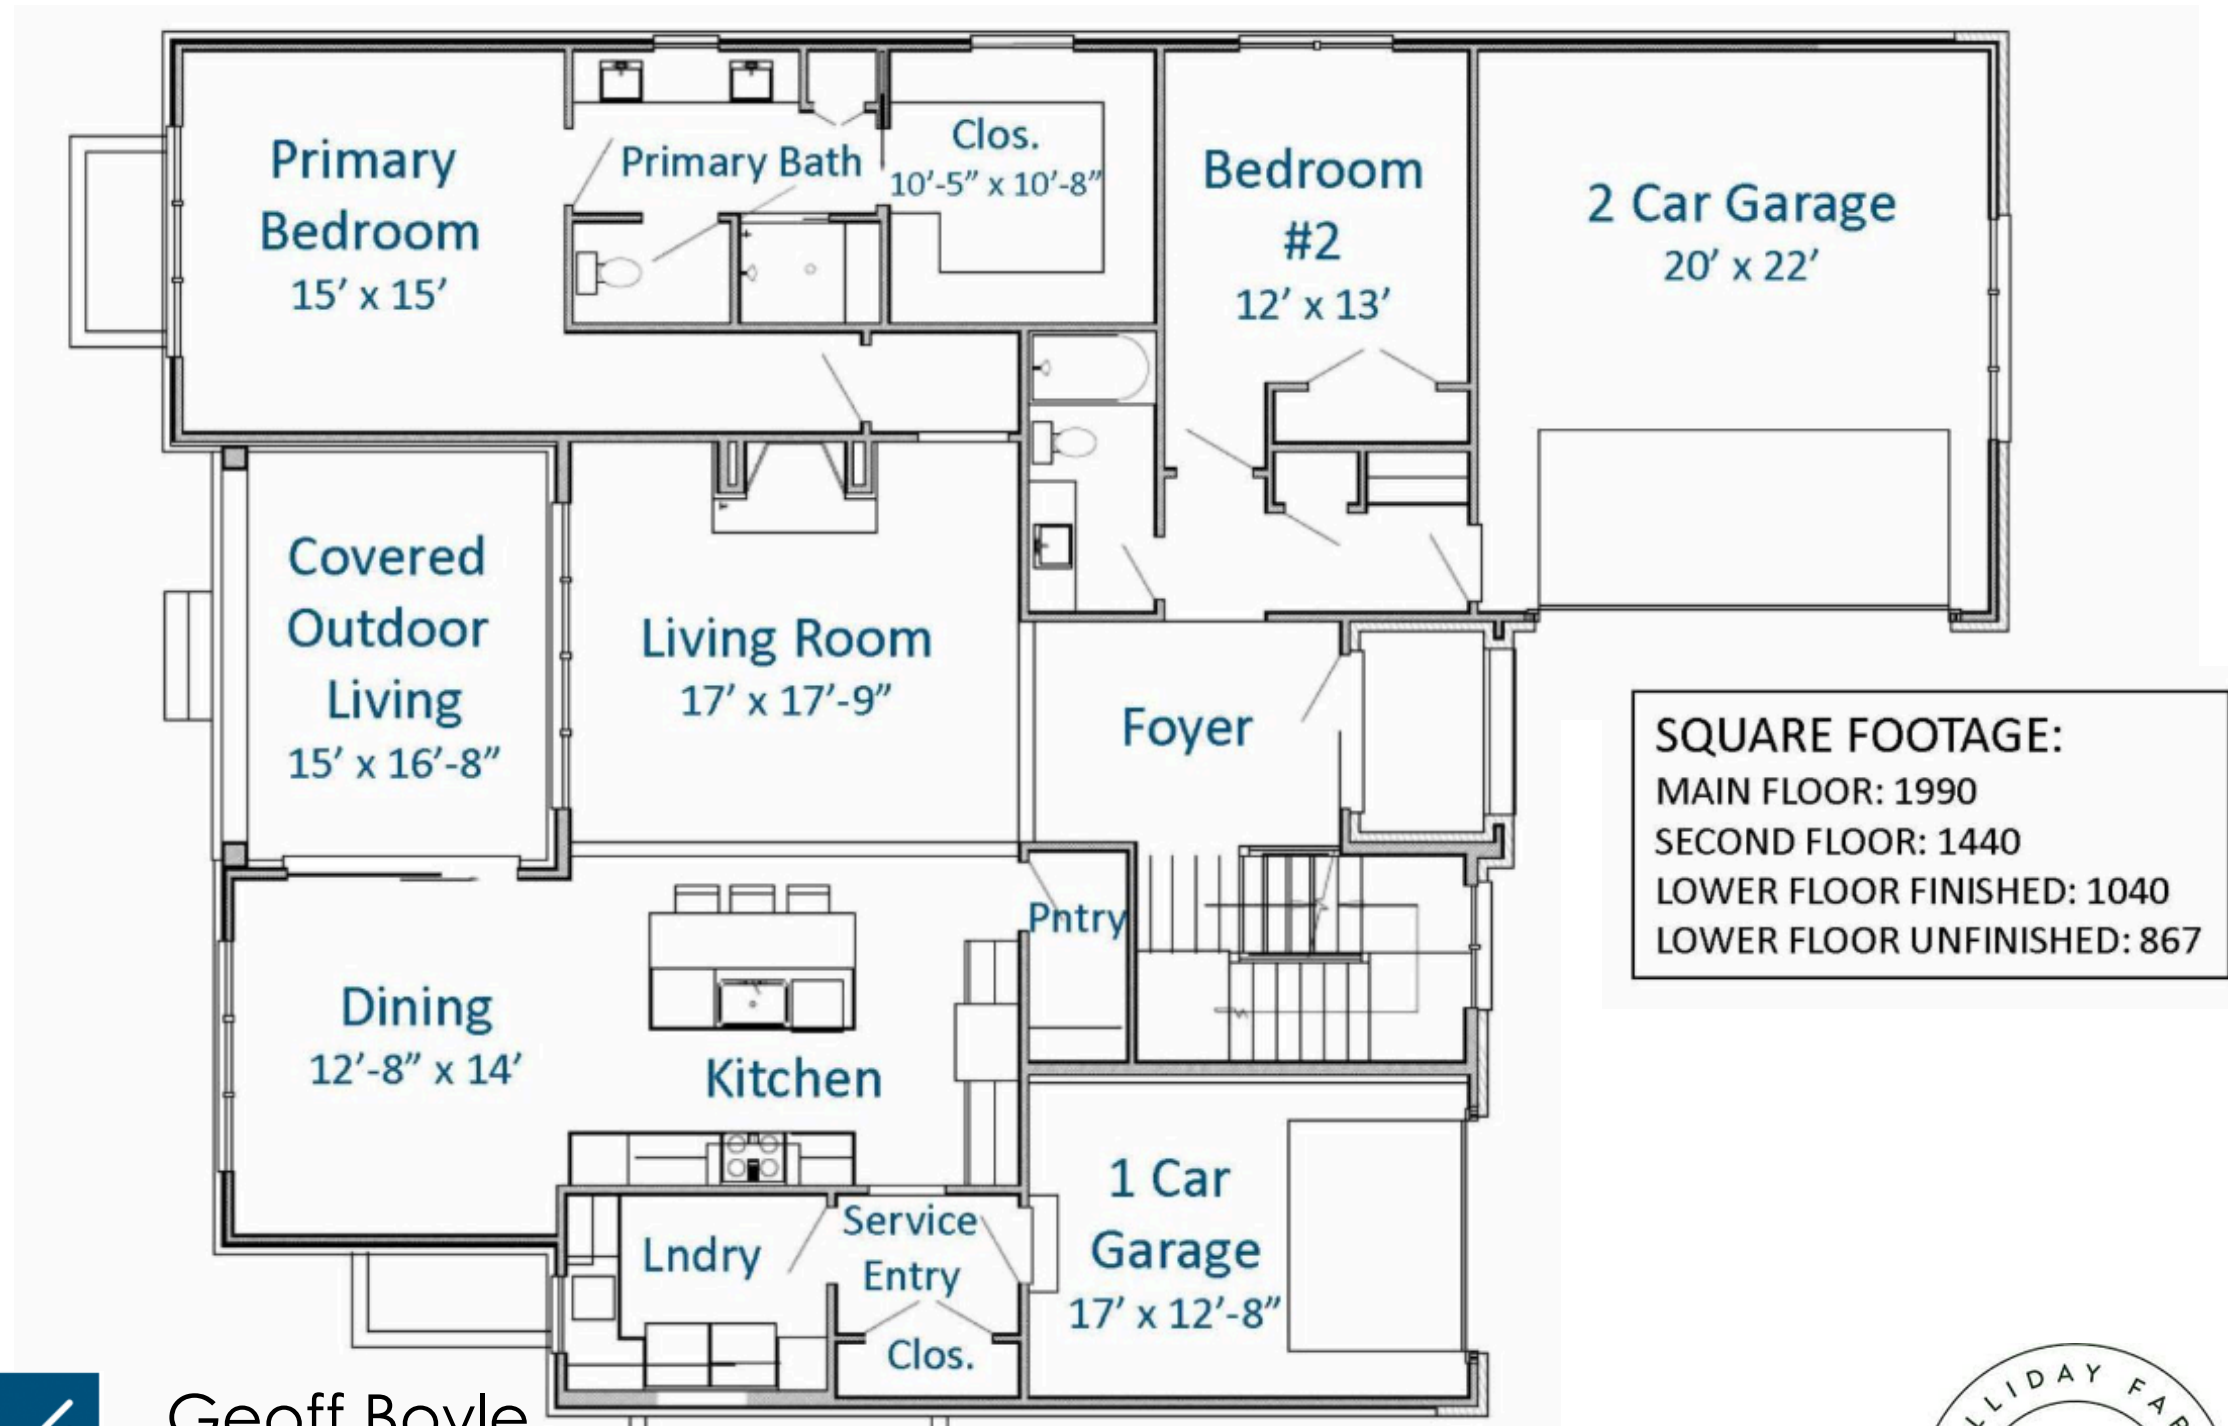

N20 at Holiday Farms -Zionsville

Main Floor Plan

Updated: 2.28.25

Geoff Boyle
(317) 605-0616
geoff@mckenziecollection.com