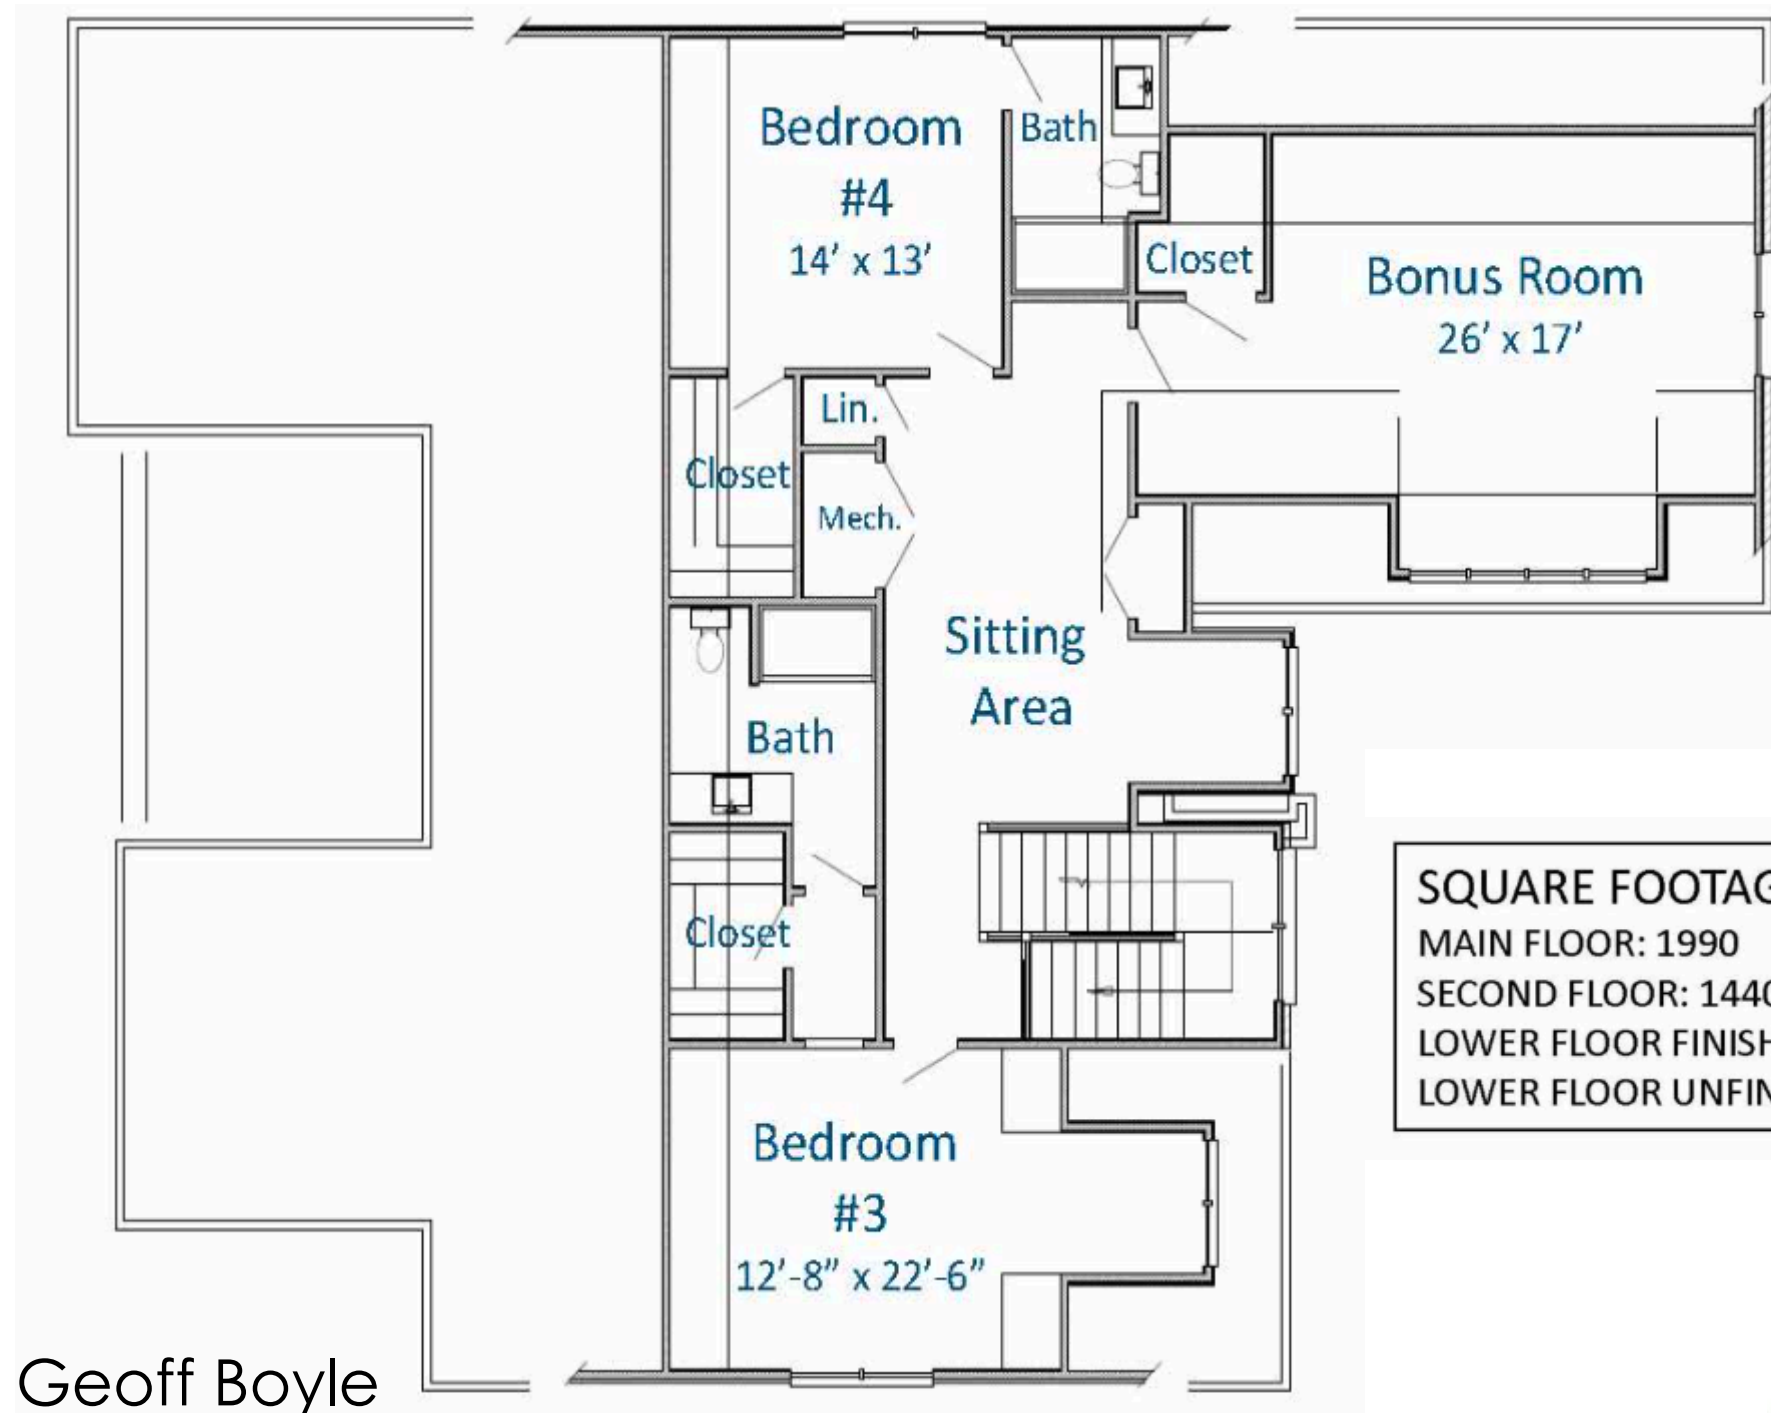

N20 at Holiday Farms -Zionsville

Available

Updated: 2.28.25

Geoff Boyle
(317) 605-0616
geoff@mckenziecollection.com

N20 at Holiday Farms -Zionsville

Main Floor Plan

Updated: 2.28.25

Geoff Boyle
(317) 605-0616
geoff@mckenziecollection.com

N20 at Holiday Farms -Zionsville

Upper Level Floor Plan

Updated: 2.28.25

SQUARE FOOTAGE:
MAIN FLOOR: 1990
SECOND FLOOR: 1440
LOWER FLOOR FINISHED: 1040
LOWER FLOOR UNFINISHED: 867

Geoff Boyle
(317) 605-0616
geoff@mckenziecollection.com

N20 at Holiday Farms -Zionsville

Lower Level Floor Plan

Updated: 2.28.25

Geoff Boyle
(317) 605-0616
geoff@mckenziecollection.com