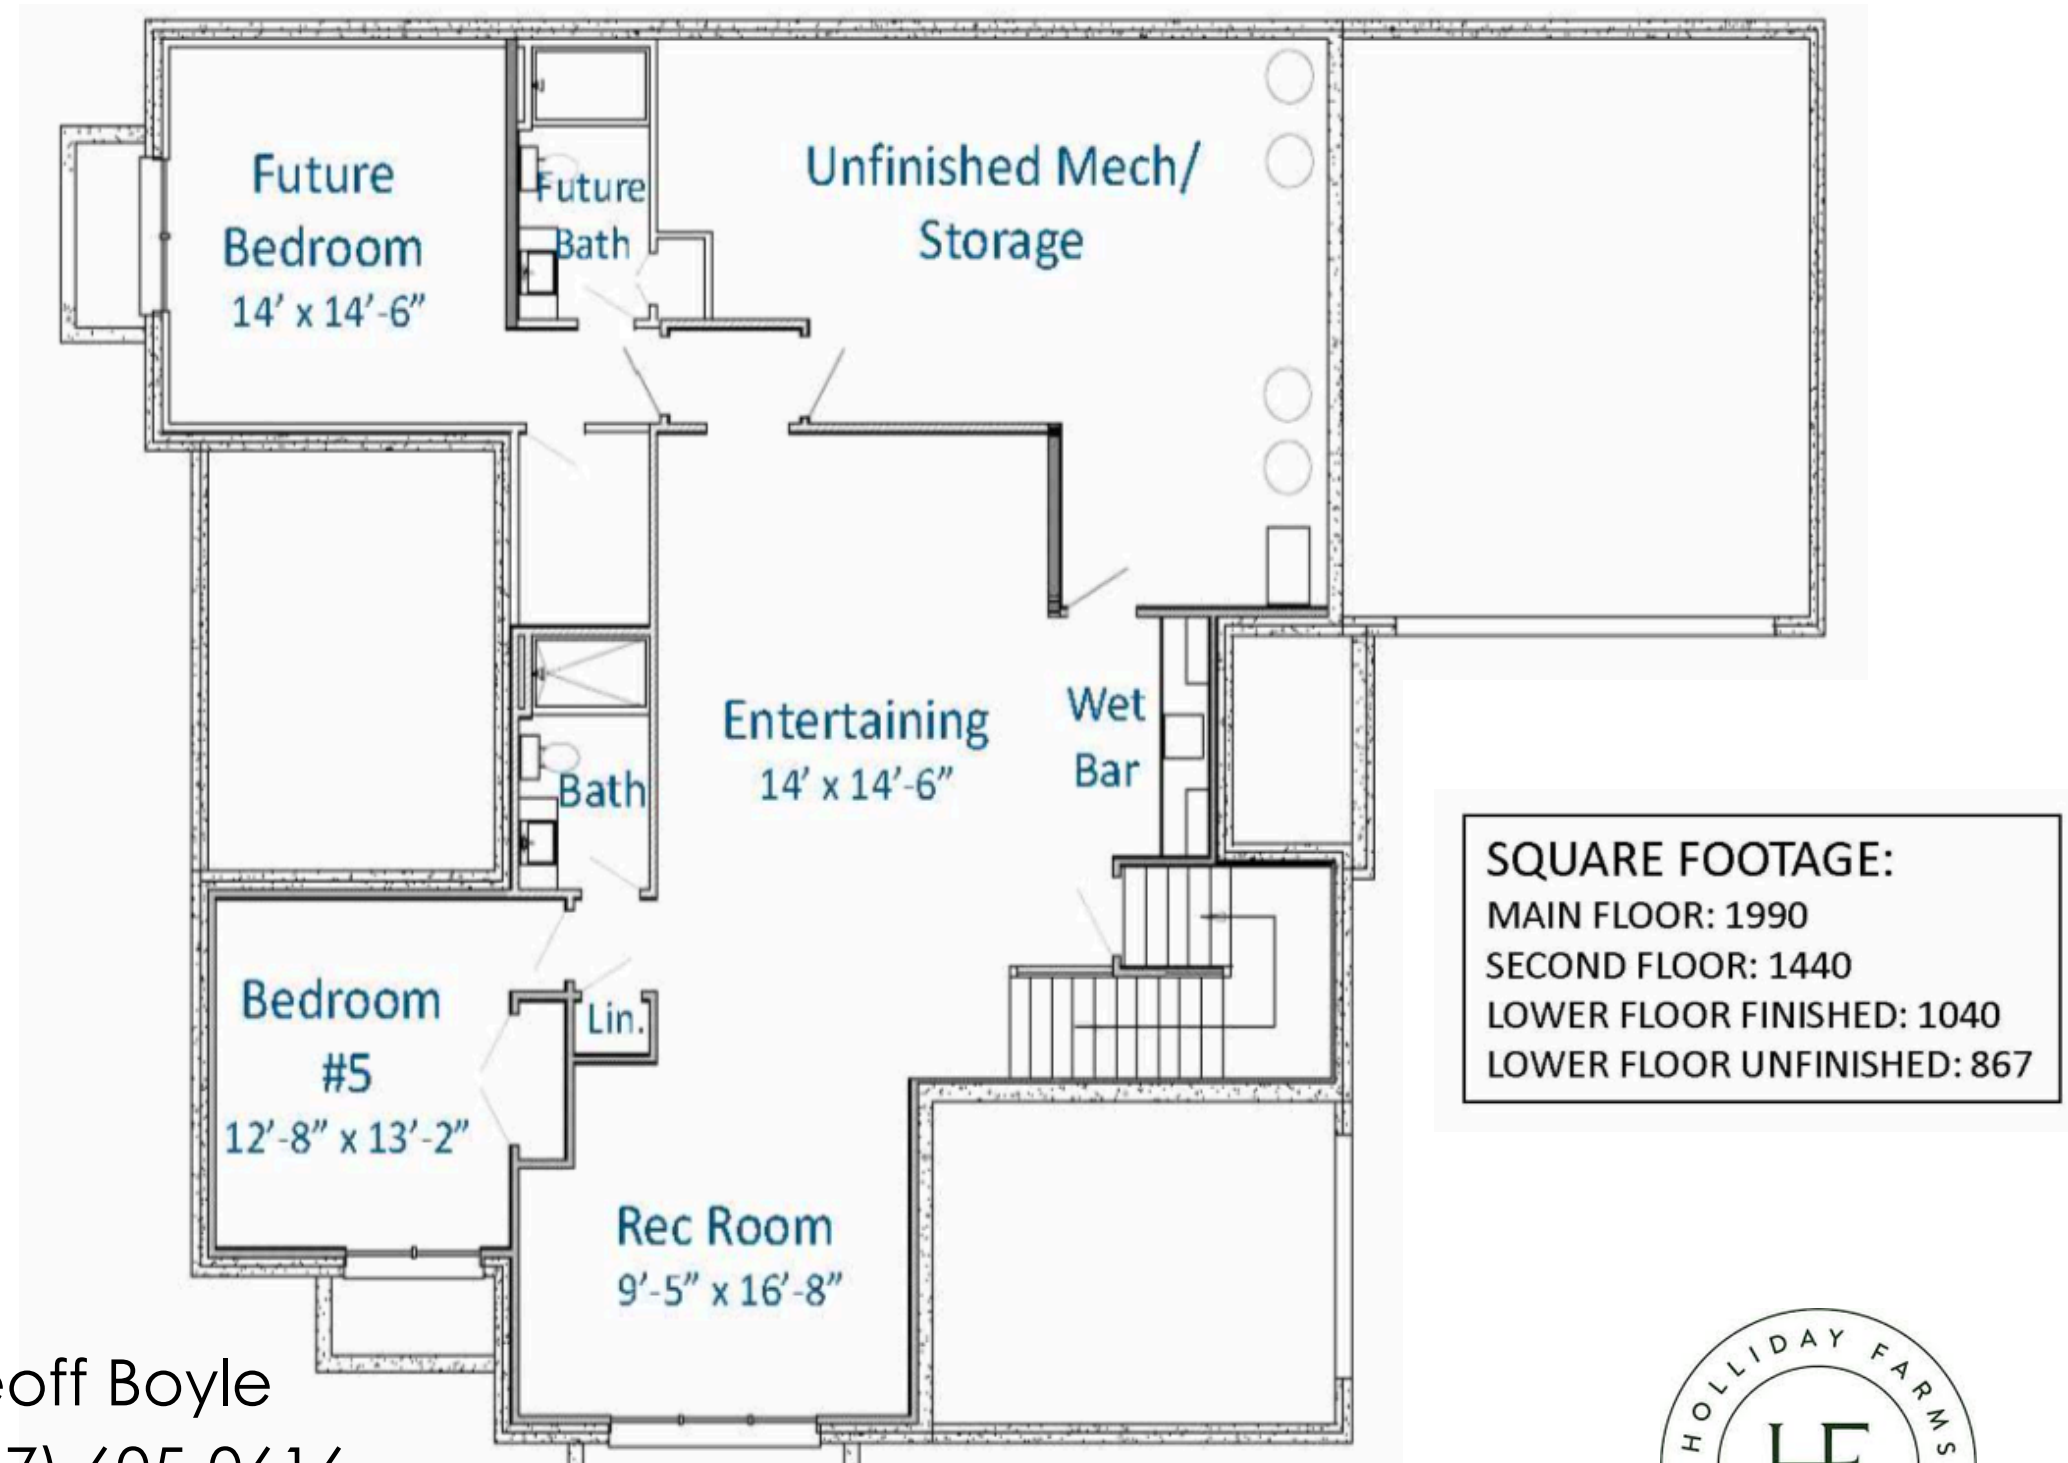

N20 at Holiday Farms -Zionsville

Upper Level Floor Plan

Updated: 2.28.25

SQUARE FOOTAGE:
MAIN FLOOR: 1990
SECOND FLOOR: 1440
LOWER FLOOR FINISHED: 1040
LOWER FLOOR UNFINISHED: 867

Geoff Boyle
(317) 605-0616
geoff@mckenziecollection.com

N20 at Holiday Farms -Zionsville

Lower Level Floor Plan

Updated: 2.28.25

Geoff Boyle
(317) 605-0616
geoff@mckenziecollection.com